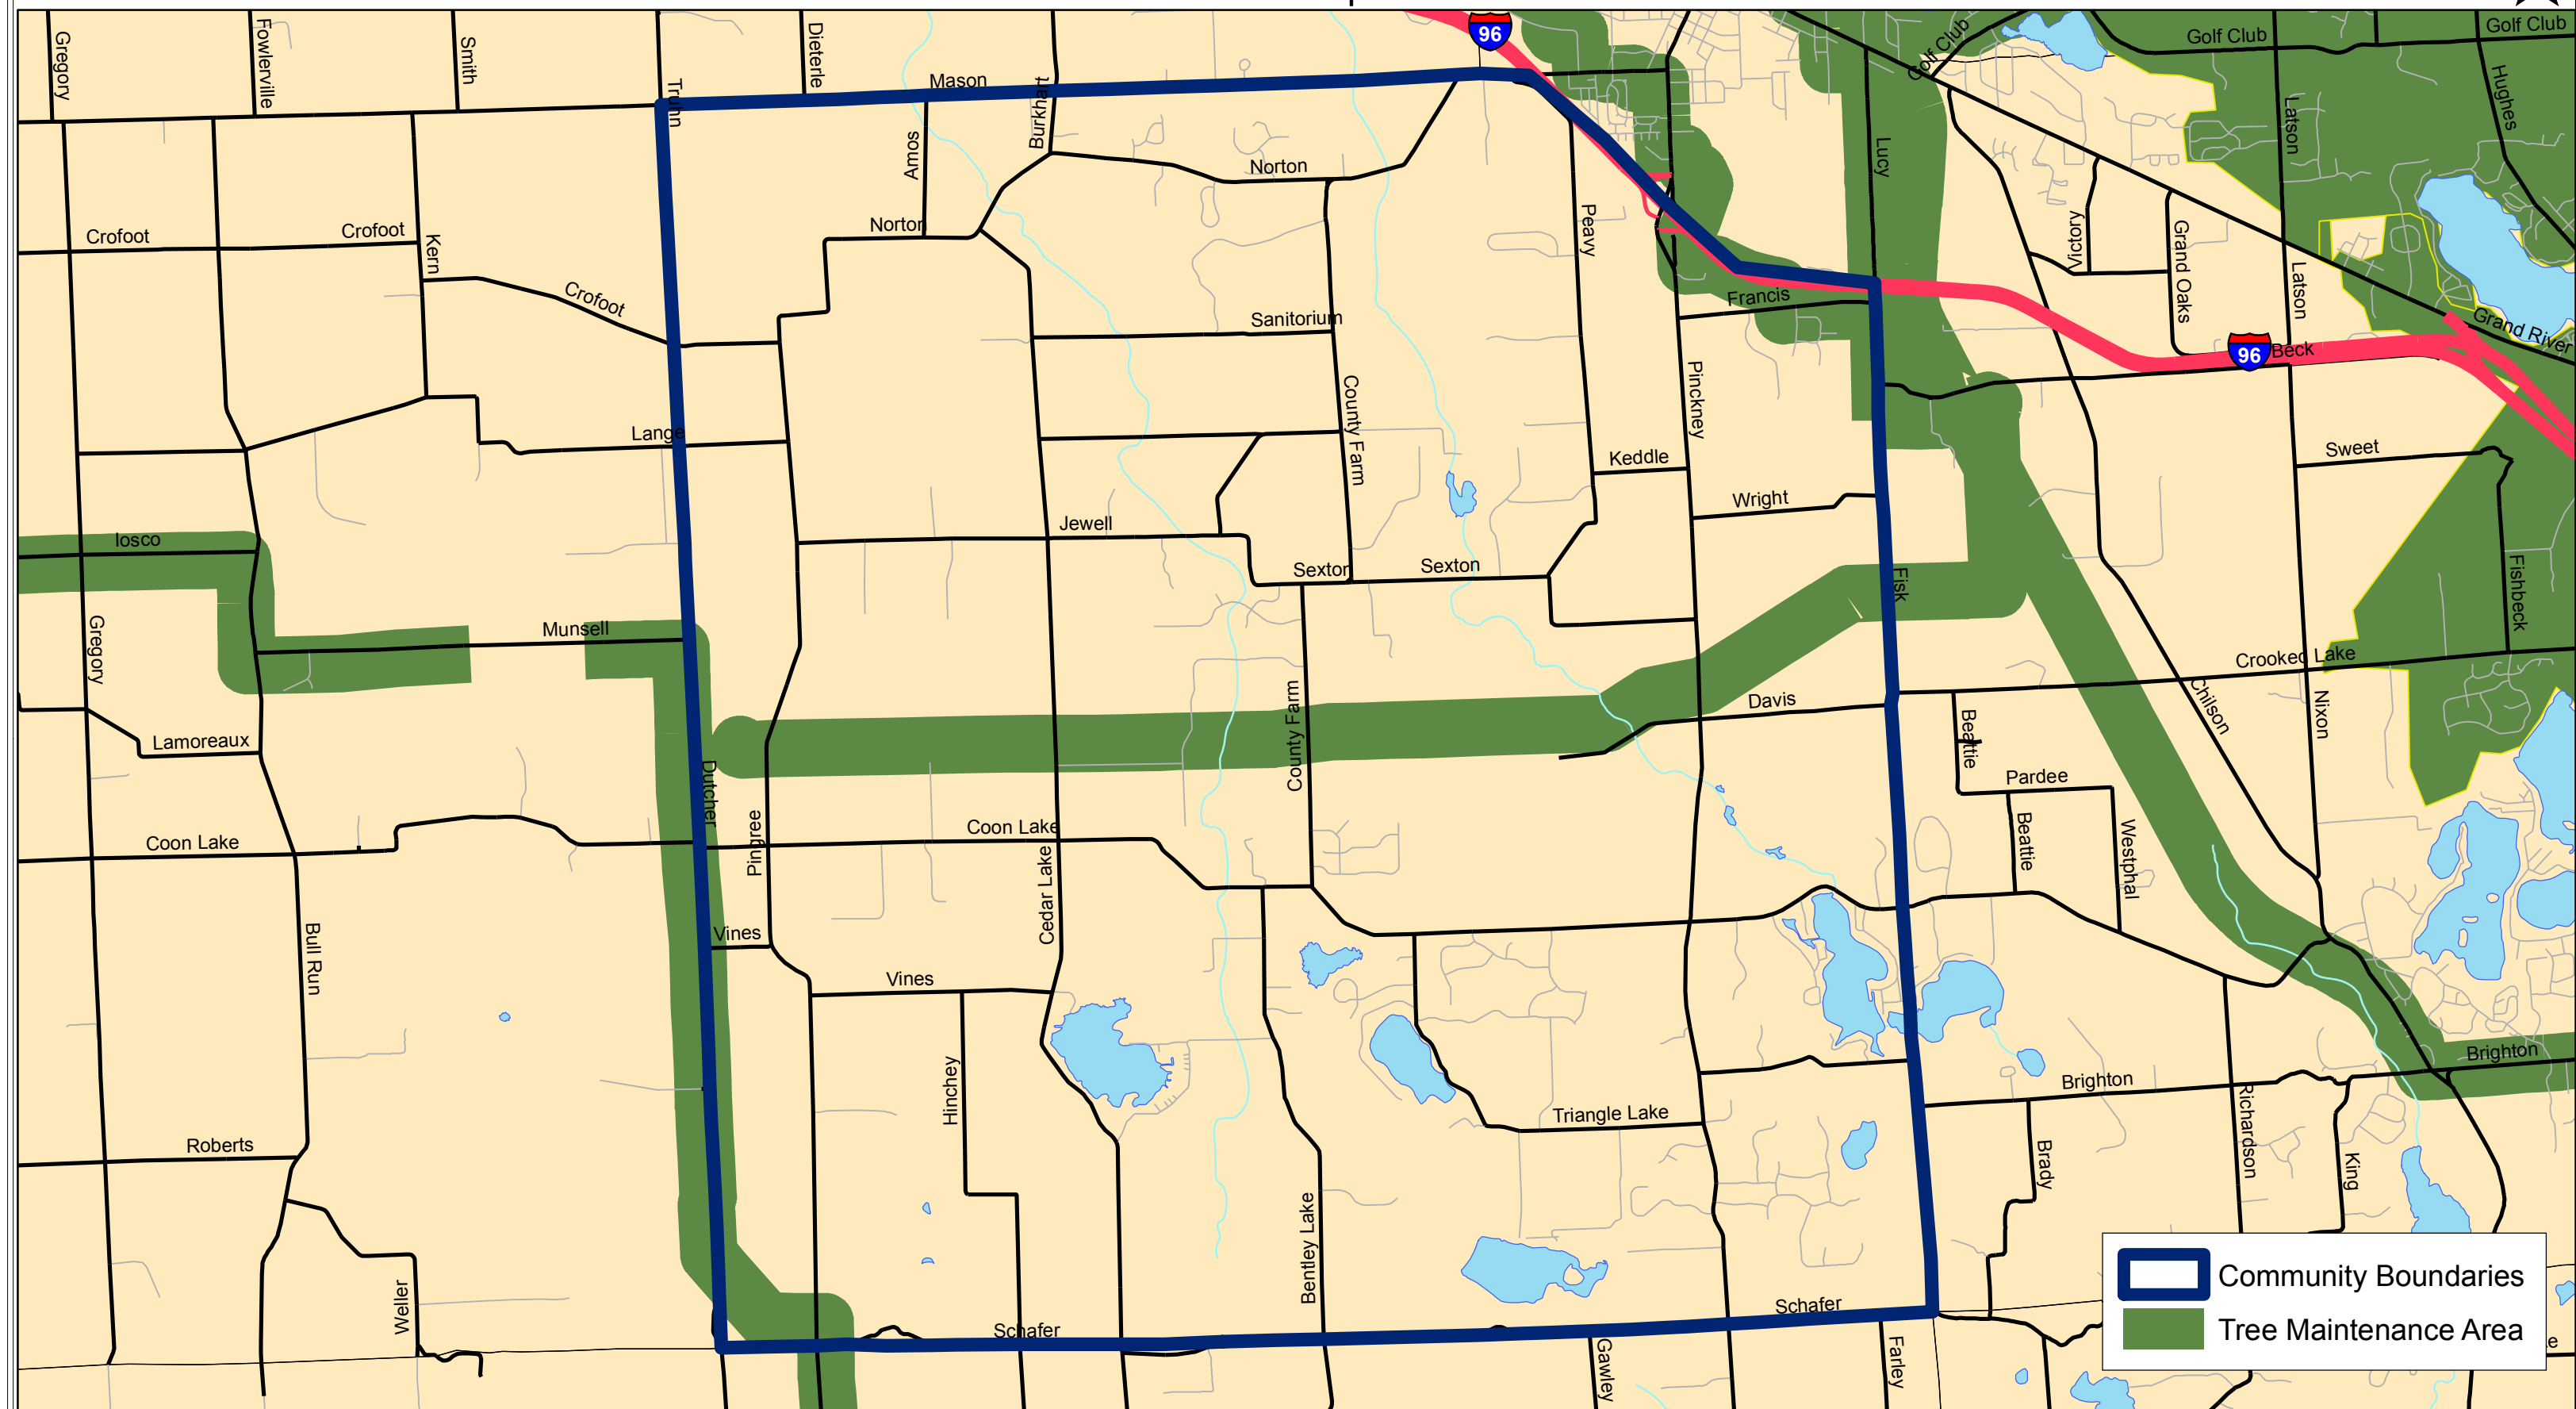

2016 Tree Trim Maintenance Program

Marion Township

- Two-thirds of the time DTE Energy customers spend without power is due to trees.
- Tree trimming is an industry-wide solution to prevent outages. DTE Energy follows industry best practice and standards for tree trimming.
- DTE Energy works collaboratively with customers every step of the way to address their concerns before we begin work.

Please note: During 2016, DTE Energy is planning to trim trees within the area shaded green. Additional tree work may be necessary based on circuit performance to improve reliability. Severe weather, or other circumstances may change the timing and extent of the work performed.